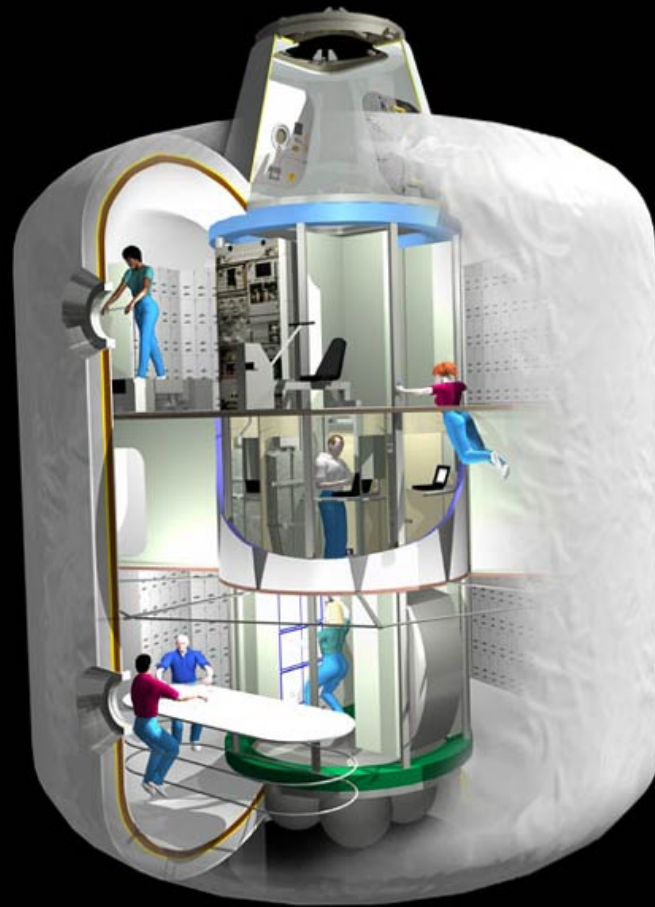

*Bigelow Aerospace's Past Accomplishments,
Present Activities, and Future Plans*

Future In-Space Operations (“FISO”) Presentation

July 1, 2015

<http://spirit.as.utexas.edu/~fiso/archivelist.htm>

NASA's Inflatable Beginning

An Old Idea Made New Again

Space Station
NASA Langley Research Center

12/15/1961

Image # EL-2000-00415

TransHab

The Genesis Missions

Mission Control
Las Vegas Nevada

Genesis I

- Launched on July 12, 2006 by ISC Kosmotras from the new Yasnny Launch Base in the Orenburg Region of Russia
- Genesis I validated BA's fundamental engineering concepts and proved the deployment process
- Genesis I demonstrated expandable habitats' long-term durability and provided BA flight controllers with invaluable experience in on-orbit operations