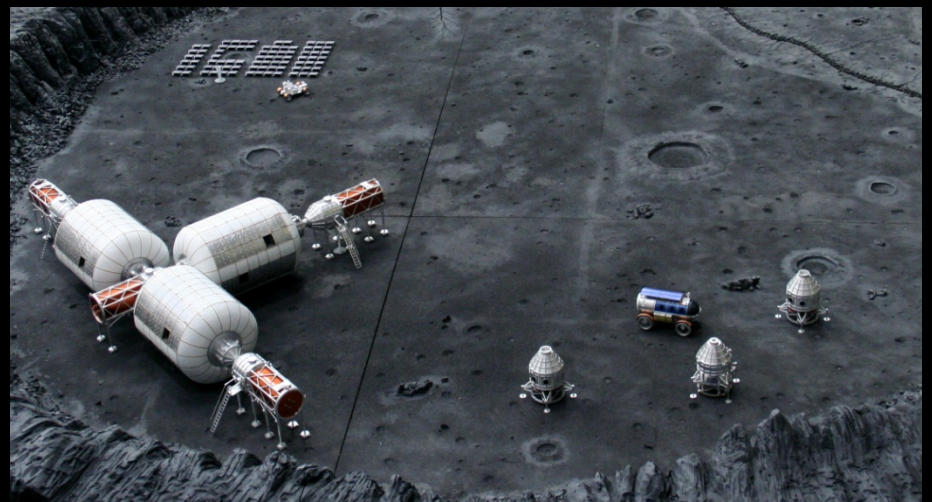

- Launched on July 12, 2006 by ISC Kosmotras from the new Yasnny Launch Base in the Orenburg Region of Russia
- Genesis I validated BA's fundamental engineering concepts and proved the deployment process
- Genesis I demonstrated expandable habitats' long-term durability and provided BA flight controllers with invaluable experience in on-orbit operations

Genesis I Firsts

- First launch by Bigelow Aerospace
- First launch of an expandable space habitat prototype into orbit
- First launch of a single, large payload aboard the Dnepr
- First launch from the new Yasnny Cosmodrome in Russia

Genesis I

Launch of Genesis II on Dnepr LV from Yasny Launch Base

Genesis II

Genesis II Surprise

BEAM Me Up

B330

Beyond LEO Exploration

- Volume
- Radiation
- Physical Debris
- Trace Contaminants
- Less Mass
- Less Money

BIGELOW[®]
AEROSPACE.COM

The logo features the word "BIGELOW" in a bold, italicized, sans-serif font with a red-to-orange gradient. A stylized rocket is integrated into the letter "I". Below it, "AEROSPACE.COM" is written in a smaller, white, sans-serif font. The background is black with a blue gradient at the bottom left and several white dots representing stars. Three blue orbital paths with circular nodes are visible in the lower-left quadrant.