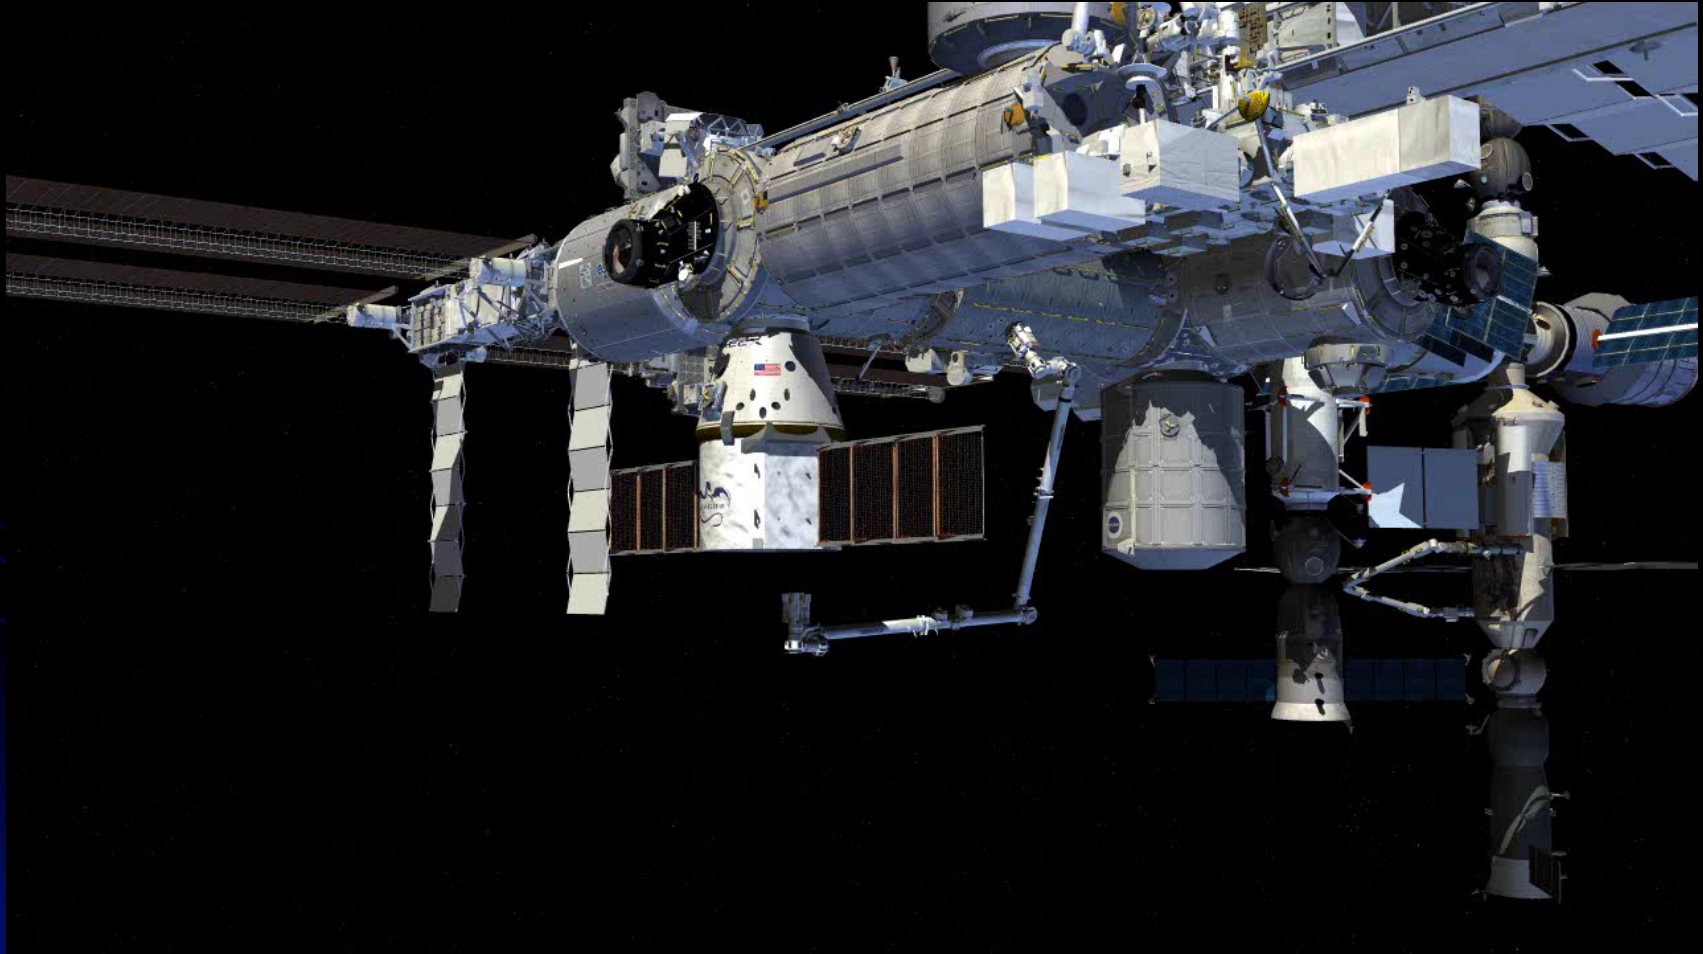

- Launched on July 12, 2006 by ISC Kosmotras from the new Yasnny Launch Base in the Orenburg Region of Russia
- Genesis I validated BA's fundamental engineering concepts and proved the deployment process
- Genesis I demonstrated expandable habitats' long-term durability and provided BA flight controllers with invaluable experience in on-orbit operations

Genesis I Firsts

- First launch by Bigelow Aerospace
- First launch of an expandable space habitat prototype into orbit
- First launch of a single, large payload aboard the Dnepr
- First launch from the new Yasnny Cosmodrome in Russia

Genesis I

Launch of Genesis II on Dnepr LV from Yasny Launch Base

Genesis II

Genesis II Surprise

BEAM Me Up

B330

Beyond LEO Exploration

- Volume
- Radiation
- Physical Debris
- Trace Contaminants
- Less Mass
- Less Money

BIGELOW[®]
AEROSPACE.COM

The logo features the word "BIGELOW" in a bold, italicized, sans-serif font with a red-to-orange gradient. A stylized rocket is integrated into the letter "I". Below it, "AEROSPACE.COM" is written in a smaller, white, sans-serif font. The background is black with a blue gradient at the bottom left and several white dots representing stars. Three blue orbital paths with circular nodes are visible in the lower-left quadrant.