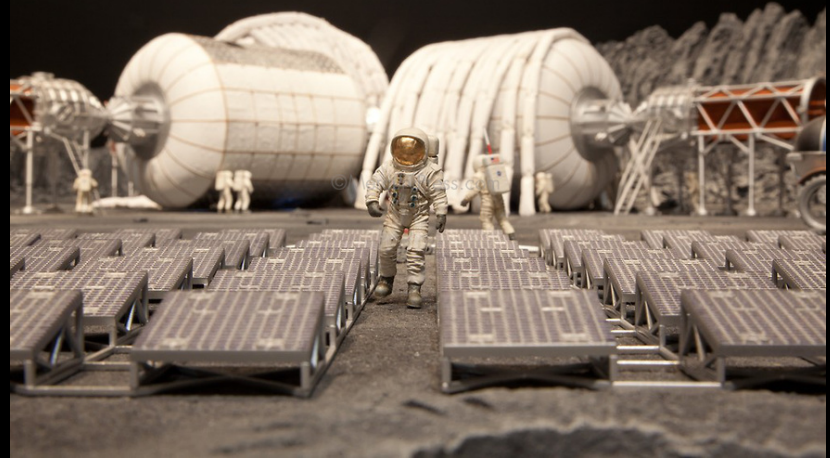

*Bigelow Aerospace's Past Accomplishments,
Present Activities, and Future Plans*

Future In-Space Operations (“FISO”) Presentation

July 1, 2015

<http://spirit.as.utexas.edu/~fiso/archivelist.htm>

NASA's Inflatable Beginning

Genesis I Firsts

- First launch by Bigelow Aerospace
- First launch of an expandable space habitat prototype into orbit
- First launch of a single, large payload aboard the Dnepr
- First launch from the new Yasnny Cosmodrome in Russia

Genesis I

Launch of Genesis II on Dnepr LV from Yasny Launch Base

Genesis II

Genesis II Surprise

BEAM Me Up

B330

Beyond LEO Exploration

- Volume
- Radiation
- Physical Debris
- Trace Contaminants
- Less Mass
- Less Money

BIGELOW[®]
AEROSPACE.COM

The logo features the word "BIGELOW" in a bold, italicized, sans-serif font with a red-to-orange gradient. A stylized rocket is integrated into the letter "I". Below it, "AEROSPACE.COM" is written in a smaller, white, sans-serif font. The background is black with a blue gradient at the bottom left and several white dots representing stars. Three blue orbital paths with circular nodes are visible in the lower-left quadrant.